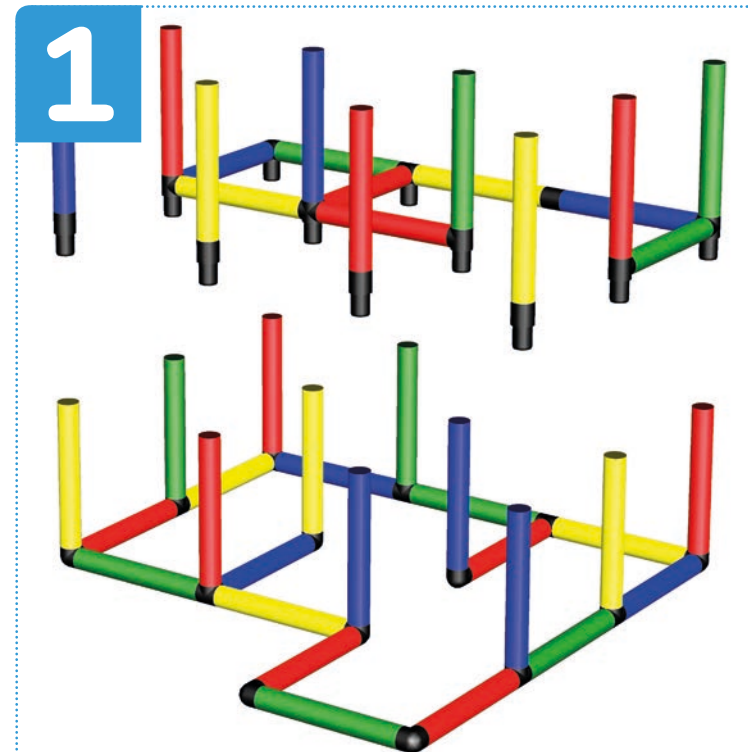

Klettertraum Activity Center mit Integralrutsche

Climbing Dream Activity Center with Integrated Slide

218 x 125 x 125 cm
 2 people 3 std/h

B0041

Erforderliche Baukästen Required Kits

1x

1x

1