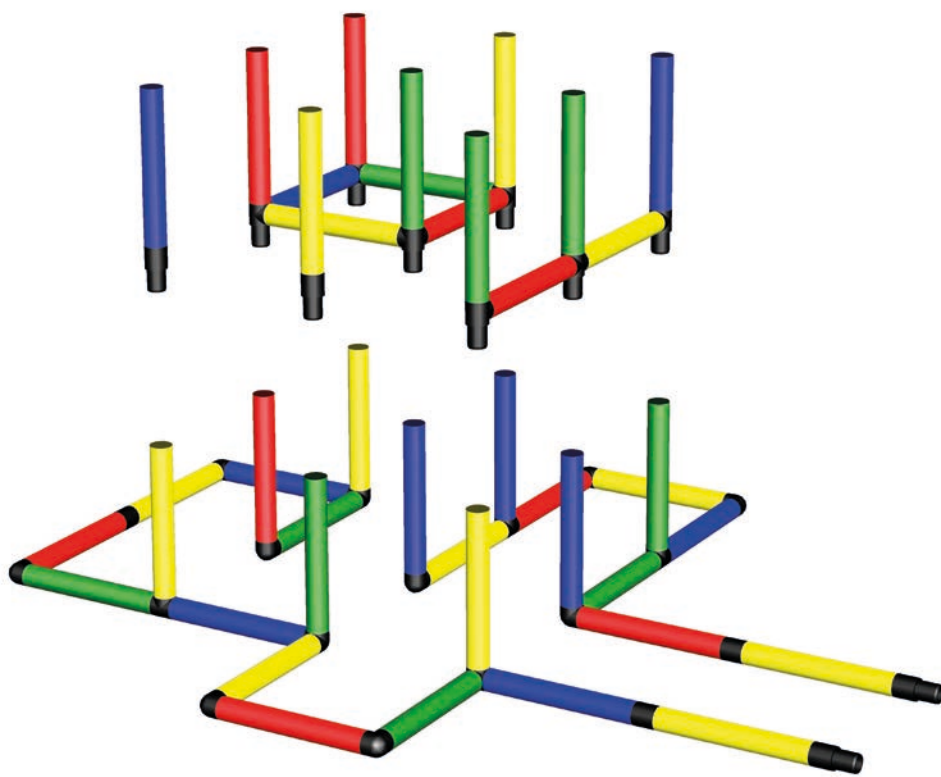

Wasserrutschen Kletterturm mit Modularrutsche und Pool L

Waterslide Climbing Tower with Modular Slide and Pool L

458 x 165 x 165 cm

3 5 std/h

C0023

Erforderliche Baukästen Required Kits

1x

1x

1x

1

Aufbau Pool L
Aufbauanleitung Erweiterungen,
Sicherheitshinweise 1.14 und 5
Assembling Pool L
Construction Manual Expansion Kits,
Safety Manual 1.14 and 5

2

3

4

Aufbau Modularrutsche
Sicherheitshinweise 1.20
Assembling Modular Slide
Safety Manual 1.20