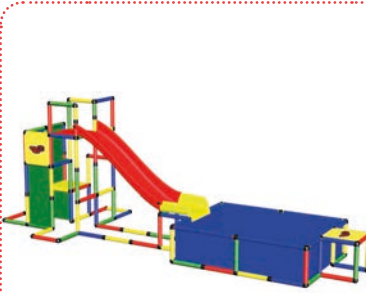

Wasserrutschen Kletterturm mit Modularrutsche und Pool L

Waterslide Climbing Tower with Modular Slide and Pool L

458 x 165 x 165 cm

3 5 std/h

C0023