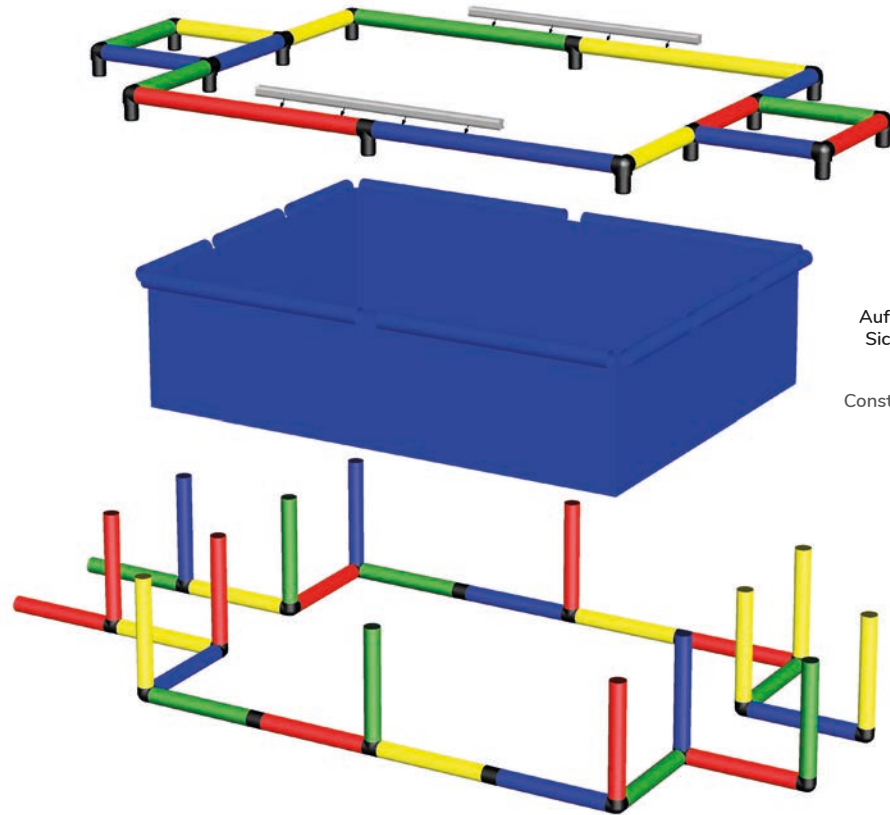

Aufbau Pool L
Aufbauanleitung Erweiterungen,
Sicherheitshinweise 1.14 und 5
Assembling Pool L
Construction Manual Expansion Kits,
Safety Manual 1.14 and 5

2