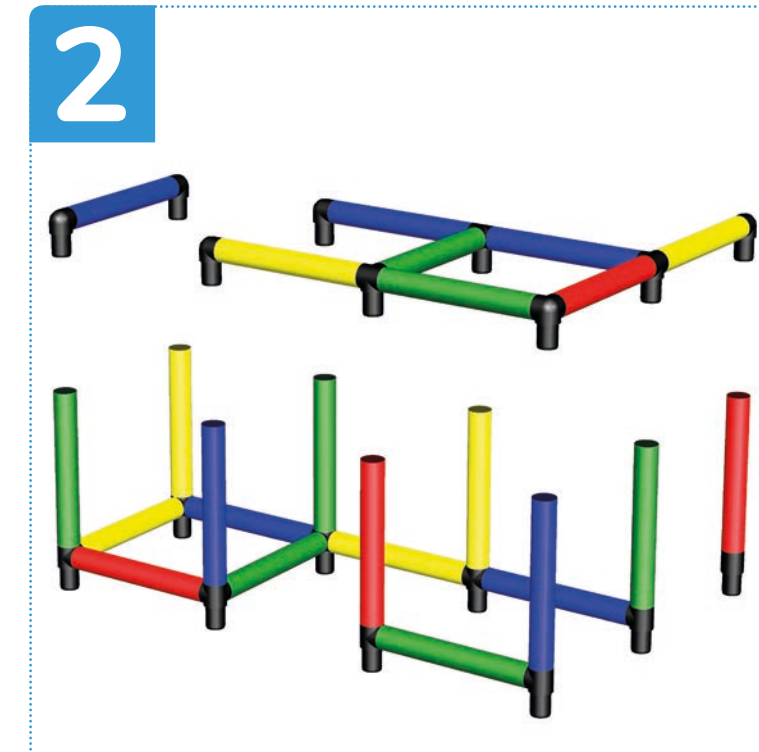

Kleines Spielhaus mit Bogenrutsche

Small Playhouse with Curved Slide

205 x 165 x 184 cm
2 people 3 std/h

B0036

Erforderliche Baukästen Required Kits

1x

1x

1

Spezialrohr, 3 Löcher (35 cm, 135°)
Special tube, 3 holes (35 cm, 135°)

40532-40535

10 cm
20 cm
25 cm
25 cm

2

3

Aufbau Bogenrutsche
Sicherheitshinweise 1.21

Assembling Curved Slide
Safety Manual 1.21

4

Verschrauben der Rohre und Platten
Sicherheitshinweise 1.1 und 1.3

Screwing of Tubes and Panels
Safety Manual 1.1 and 1.3

Einbau Rundtextil
Sicherheitshinweise 1.19
Installation Round textile
Safety Manual 1.19

Klettertraum Activity Center mit Integralrutsche

Climbing Dream Activity Center with Integrated Slide

218 x 125 x 125 cm
2 people 3 std/h

B0041

Erforderliche Baukästen Required Kits

1x

1x

1

2

3

Einbau Integralrutsche
Sicherheitshinweise 1.22

Installation Integrated Slide
Safety Manual 1.22

Einbau Rundtextil
Sicherheitshinweise 1.19

Installation Round textile
Safety Manual 1.19

4

Verschrauben der Rohre und Platten
Sicherheitshinweise 1.1 und 1.3

Screwing of Tubes and Panels
Safety Manual 1.1 and 1.3