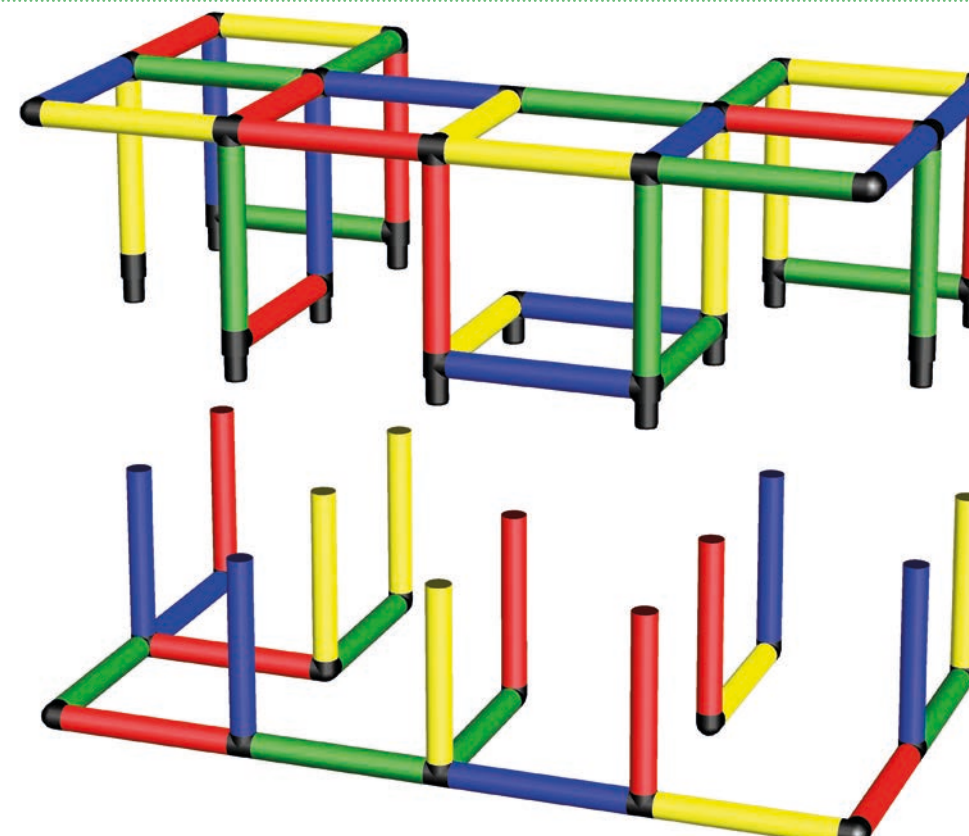

Designer Kindertresen

Designer Kids Counter

165 x 85 x 85 cm

1½ 3 std/h

A0076

1

2